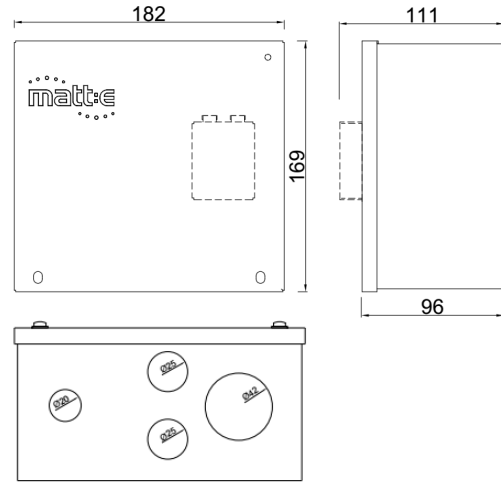

## Single-phase Voltage Monitoring and protection device with built in current limiting

The **SP-EVCP-RC W** from matt:e incorporates our unique monitoring device that disconnects all poles including CPC in the event of a broken Neutral fault in line with Regulation 722.411.4.1 (iv) and has the additional functionality for load curtailment in line with Regulation 722.311.201, isolating the charge point from the supply once the house consumption rises above the preset limit and automatically restores the power to the charge point when the load falls back within a satisfactory level.

Creating a simple single connection centre that allows for compliant connection to the existing PME earthing facility without the use of Earth electrodes.

### Product Features

- Built in matt:e technology
- BS:7671 2018 Amendment 1 2020 compliant
- NO EARTH ELECTRODES REQUIRED
- Load management with hard wired CT, factory set at 60A,80A or 100A
- CT with simple plug and play connection
- Built in 32amp Double Pole Type A RCBO
- Standard 3 Year parts warranty
- Mild steel IP2X enclosure
- Designed and Built in the UK

## Dimensions and Specifications

Description	Single-phase Voltage Monitoring and Protection Unit	
Input Volts	Nominal input voltage single-phase 230V 50Hz	
Max Load	32 amps	
Load Management	Pre set at 60A, 80, 100A	
CT Cable Length	1m	
Cable Entry Facility	Bottom, 1 x 42mm 2 x 25mm 1 x 16mm	
Terminal Capacity	In	Out
	L/N: 2.5mm <sup>2</sup> -25mm <sup>2</sup>	L/N 2.5mm <sup>2</sup> - 10mm <sup>2</sup>
	E: 2.5mm <sup>2</sup> —16mm <sup>2</sup>	E: 2.5mm <sup>2</sup> - 10mm <sup>2</sup>
Dimensions ( H x W x D )	169mm x 182mm x 111mm	
Weight	Approximately 3kg	
Enclosure	Mild Steel Powder Coated	
Ingress Protection	IP2X	
Warranty	The matt:e SP-EVCP-RC is guaranteed for a period of 3 years from the date of purchase. This warranty is limited to the replacement of faulty components only.	