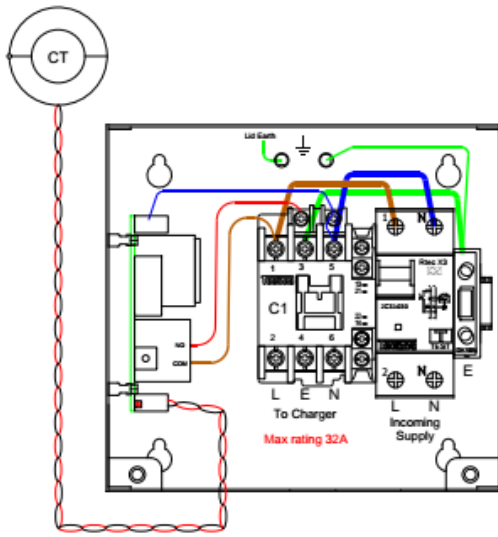

## Single-phase Voltage Monitoring and protection device with built in current limiting

The **SP-EVCP-RC W** from matt:e incorporates our unique monitoring device that disconnects all poles including CPC in the event of a broken Neutral fault in line with Regulation 722.411.4.1 (iv) and has the additional functionality for load curtailment in line with Regulation 722.311.201, isolating the charge point from the supply once the house consumption rises above the preset limit and automatically restores the power to the charge point when the load falls back within a satisfactory level.

Creating a simple single connection centre that allows for compliant connection to the existing PME earthing facility without the use of Earth electrodes.

### Product Features

- Built in matt:e technology
- BS:7671 2018 Amendment 1 2020 compliant
- NO EARTH ELECTRODES REQUIRED
- Load management with hard wired CT, factory set at 60A,80A or 100A
- CT with simple plug and play connection
- Built in 32amp Double Pole Type A RCBO
- Standard 3 Year parts warranty
- Mild steel IP2X enclosure
- Designed and Built in the UK

## Dimensions and Specifications

Description	Single-phase Voltage Monitoring and Protection Unit	
Input Volts	Nominal input voltage single-phase 230V 50Hz	
Max Load	32 amps	
Load Management	Pre set at 60A, 80, 100A	
CT Cable Length	1m	
Cable Entry Facility	Bottom, 1 x 42mm 2 x 25mm 1 x 16mm	
Terminal Capacity	In	Out
	L/N: 2.5mm <sup>2</sup> -25mm <sup>2</sup>	L/N 2.5mm <sup>2</sup> - 10mm <sup>2</sup>
	E: 2.5mm <sup>2</sup> —16mm <sup>2</sup>	E: 2.5mm <sup>2</sup> - 10mm <sup>2</sup>
Dimensions ( H x W x D )	169mm x 182mm x 111mm	
Weight	Approximately 3kg	
Enclosure	Mild Steel Powder Coated	
Ingress Protection	IP2X	
Warranty	The matt:e SP-EVCP-RC is guaranteed for a period of 3 years from the date of purchase. This warranty is limited to the replacement of faulty components only.	