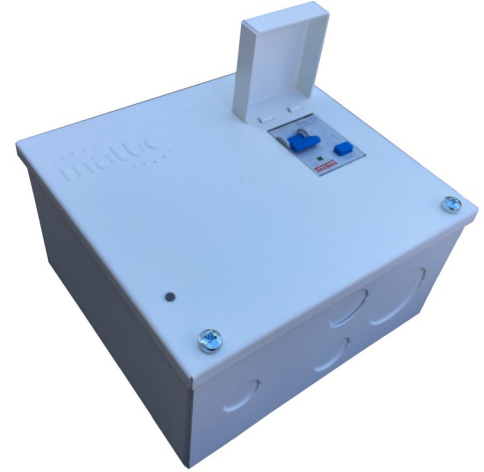

# SP-EVCP-RC W

## Single-phase Voltage Monitoring and protection device with built in current limiting

The **SP-EVCP-RC W** from matt:e incorporates our unique monitoring device that disconnects all poles including CPC in the event of a broken Neutral fault in line with Regulation 722.411.4.1 (iv) and has the additional functionality for load curtailment in line with Regulation 722.311.201, isolating the charge point from the supply once the house consumption rises above the preset limit and automatically restores the power to the charge point when the load falls back within a satisfactory level.

Creating a simple single connection centre that allows for compliant connection to the existing PME earthing facility without the use of Earth electrodes.

### Product Features

- Built in matt:e technology
- BS:7671 2018 Amendment 1 2020 compliant
- NO EARTH ELECTRODES REQUIRED
- Load management with hard wired CT, factory set at 60A,80A or 100A
- CT with simple plug and play connection
- Built in 32amp Double Pole Type A RCBO
- Standard 3 Year parts warranty
- Mild steel IP2X enclosure
- Designed and Built in the UK